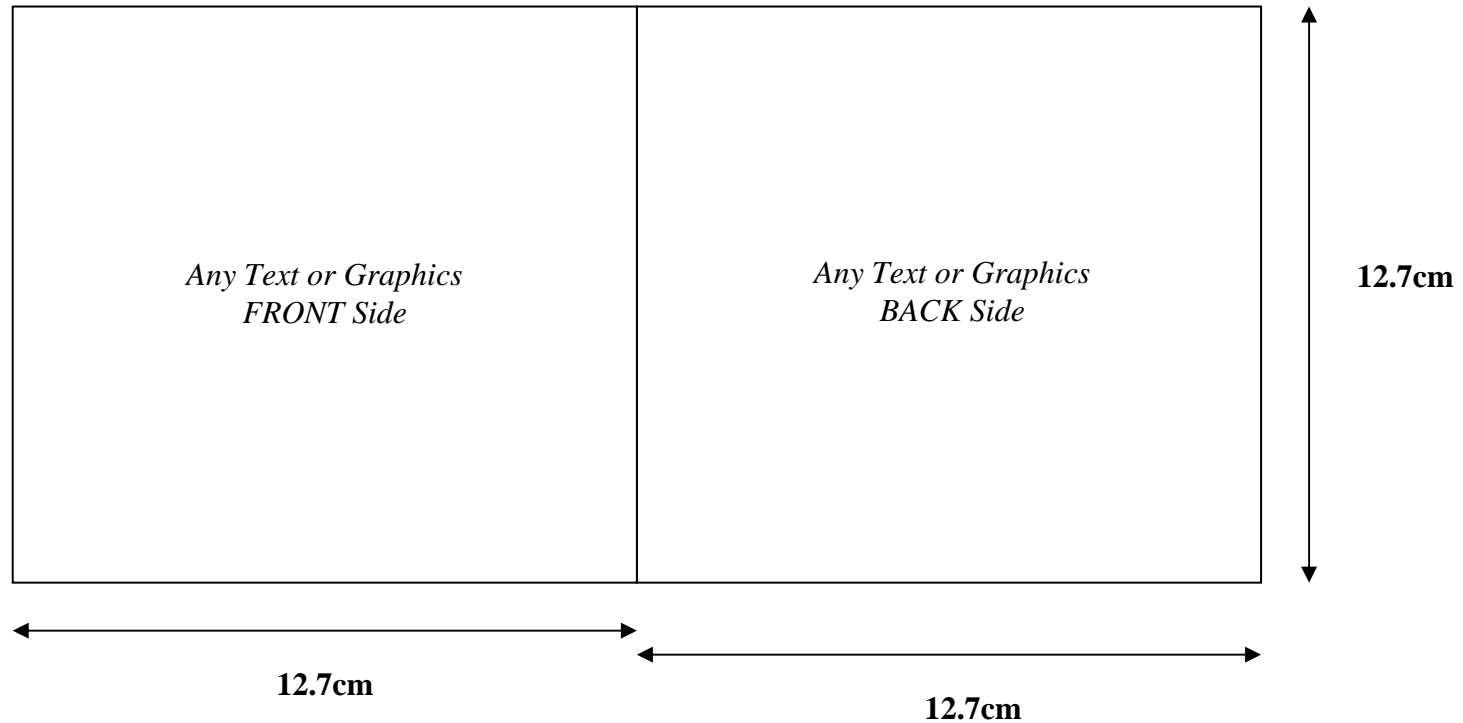

Dimension Specifications Design Template

DVD or CD Sleeve / Jacket / Envelope / Mailer / Pocket

Friendly Reminders:

- * Leave 5mm bleed on all edges ; Color space shall be CMYK
- * Outline or rasterize all fonts ; Minimum resolutions of 300 dpi ; Acceptable file formats are Adobe Illustrator (AI), Adobe Photoshop (PSD)