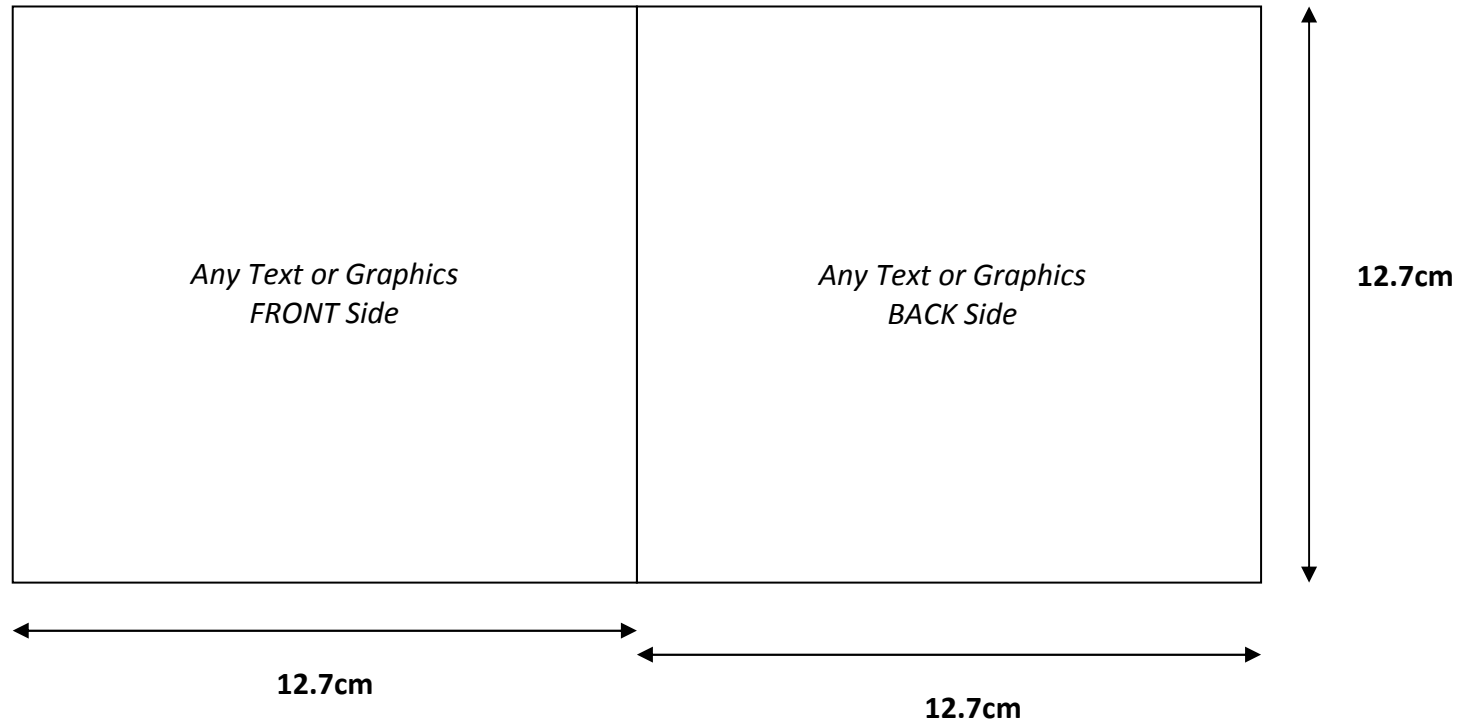

**Dimension Specifications Design Template**

DVD or CD Sleeve / Jacket / Envelope / Mailer / Pocket

**Friendly Reminders:**

\* Leave 5mm bleed on all edges ; Color space shall be CMYK

\* Outline or rasterize all fonts ; Minimum resolutions of 300 dpi ; Acceptable file formats are Adobe Illustrator (AI), Adobe Photoshop (PSD)