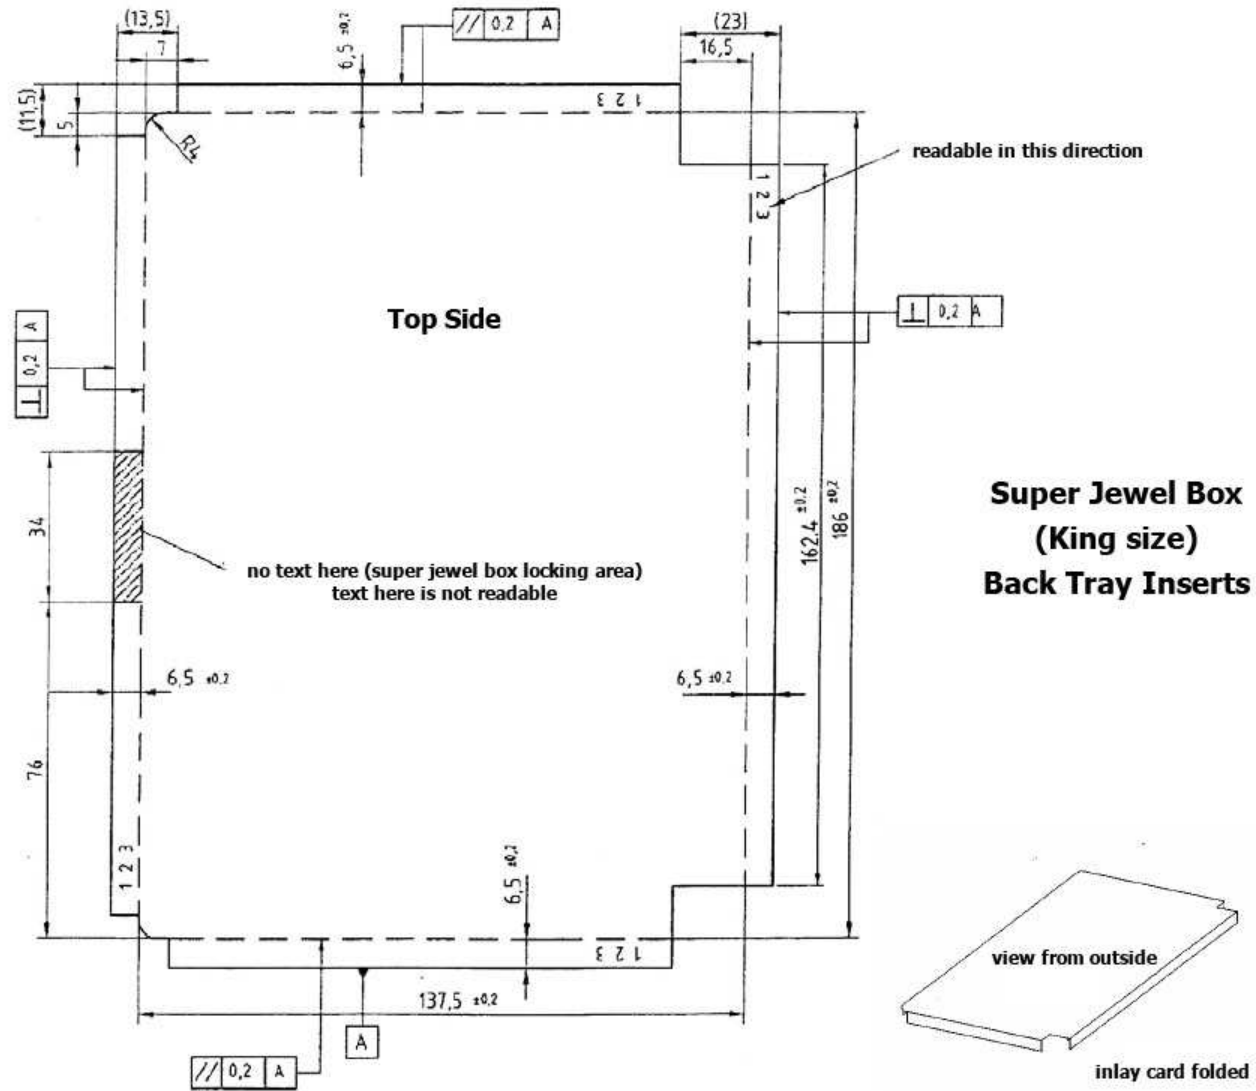

**Dimension Specifications Design Template**

This inlay paper insert can be 1-panel, 2 panel or even 3 panels.  
Single-sided 4-color printing or double-sided 4-color printing

**Friendly Reminders:**

- \* Leave 5mm bleed on all edges ; Color space shall be CMYK
- \* Outline or rasterize all fonts ; Minimum resolutions of 300 dpi ; Acceptable file formats are Adobe Illustrator (AI), Adobe Photoshop (PSD)

Above design template applies to the following King Size Super Jewel Box <sup>TM</sup> (patented CD / DVD packaging systems) :

- Booklets, inlay cover insert, back-tray inserts can be single-sided or double-sided 4-color printing