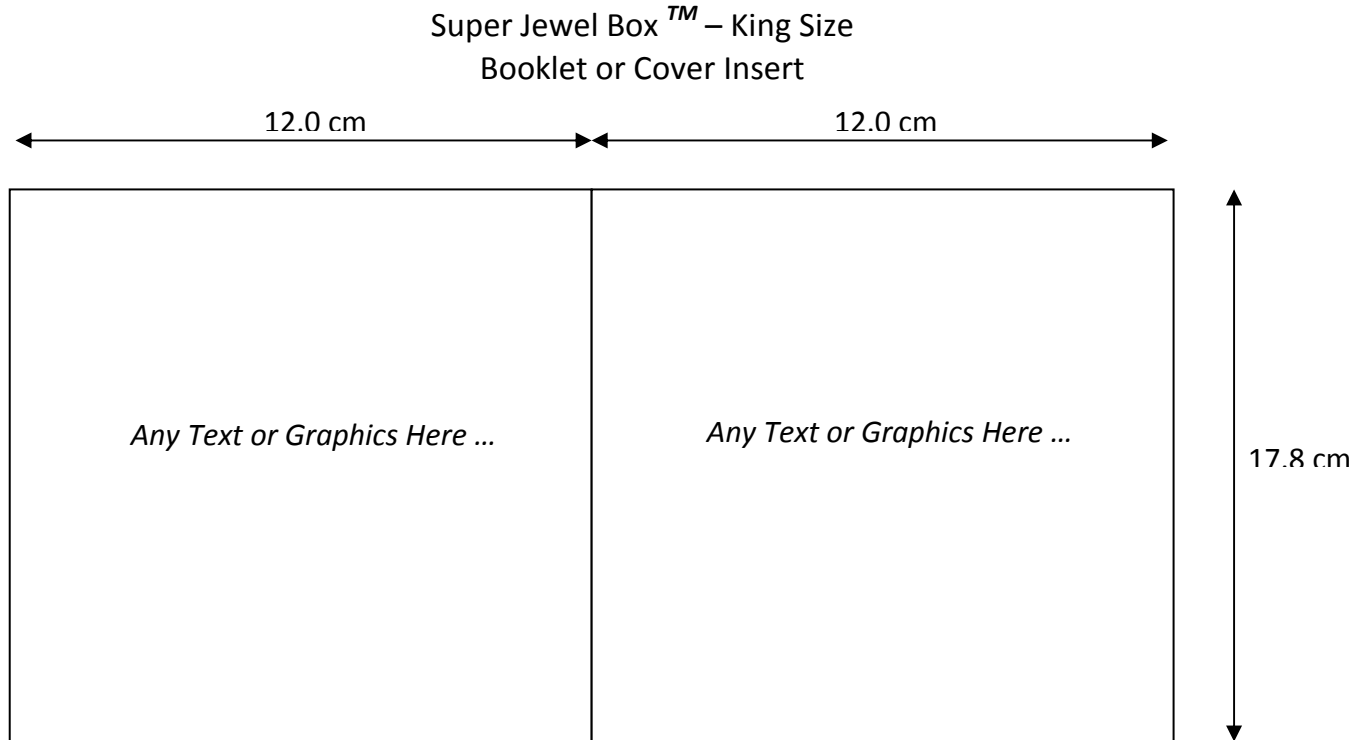

**Dimension Specifications Design Template**

This inlay paper insert can be 1-panel, 2 panel or even 3 panels.  
Single-sided 4-color printing or double-sided 4-color printing

**Friendly Reminders:**

- \* Leave 5mm bleed on all edges ; Color space shall be CMYK
- \* Outline or rasterize all fonts ; Minimum resolutions of 300 dpi ; Acceptable file formats are Adobe Illustrator (AI), Adobe Photoshop (PSD)

Above design template applies to the following King Size Super Jewel Box <sup>TM</sup> (patented CD / DVD packaging systems) :

- Booklets, inlay cover insert, back-tray inserts can be single-sided or double-sided 4-color printing