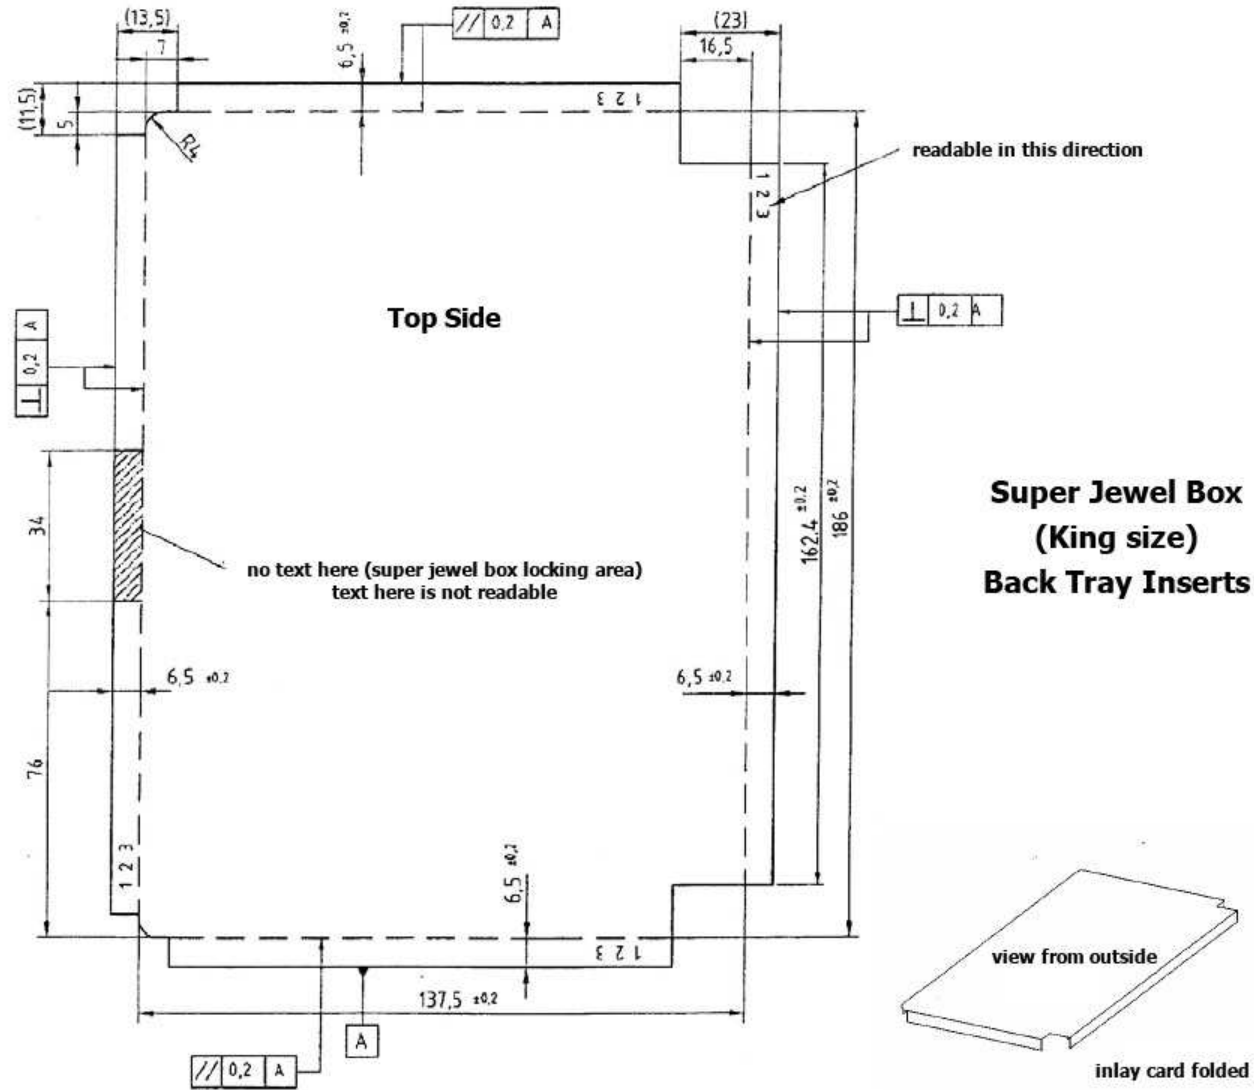

**Dimension Specifications Design Template**

This inlay paper insert can be 1-panel, 2 panel or even 3 panels.  
Single-sided 4-color printing or double-sided 4-color printing

**Friendly Reminders:**

- \* Leave 5mm bleed on all edges ; Color space shall be CMYK
- \* Outline or rasterize all fonts ; Minimum resolutions of 300 dpi ; Acceptable file formats are Adobe Illustrator (AI), Adobe Photoshop (PSD)

Above design template applies to the following King Size Super Jewel Box <sup>TM</sup> (patented CD / DVD packaging systems) :

- Booklets, inlay cover insert, back-tray inserts can be single-sided or double-sided 4-color printing