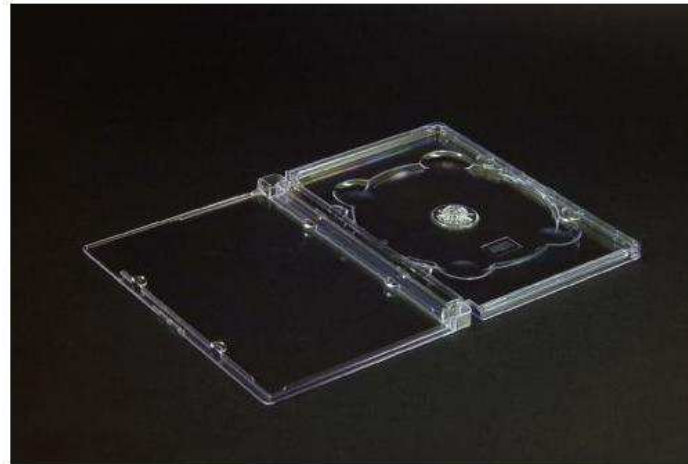

**Dimension Specifications Design Template**

This inlay paper insert can be 1-panel, 2 panel or even 3 panels.  
Single-sided 4-color printing or double-sided 4-color printing

**Friendly Reminders:**

- \* Leave 5mm bleed on all edges ; Color space shall be CMYK
- \* Outline or rasterize all fonts ; Minimum resolutions of 300 dpi ; Acceptable file formats are Adobe Illustrator (AI), Adobe Photoshop (PSD)

Above design template applies to the following King Size Super Jewel Box <sup>TM</sup> (patented CD / DVD packaging systems) :

- Booklets, inlay cover insert, back-tray inserts can be single-sided or double-sided 4-color printing

***From software, games, movies, to music, Super Jewel Box adds values and distinctions to your CD or DVD products.***

***Super Jewel Boxes are made of crystal clear, high grade polystyrene, and are 100% recyclable !***